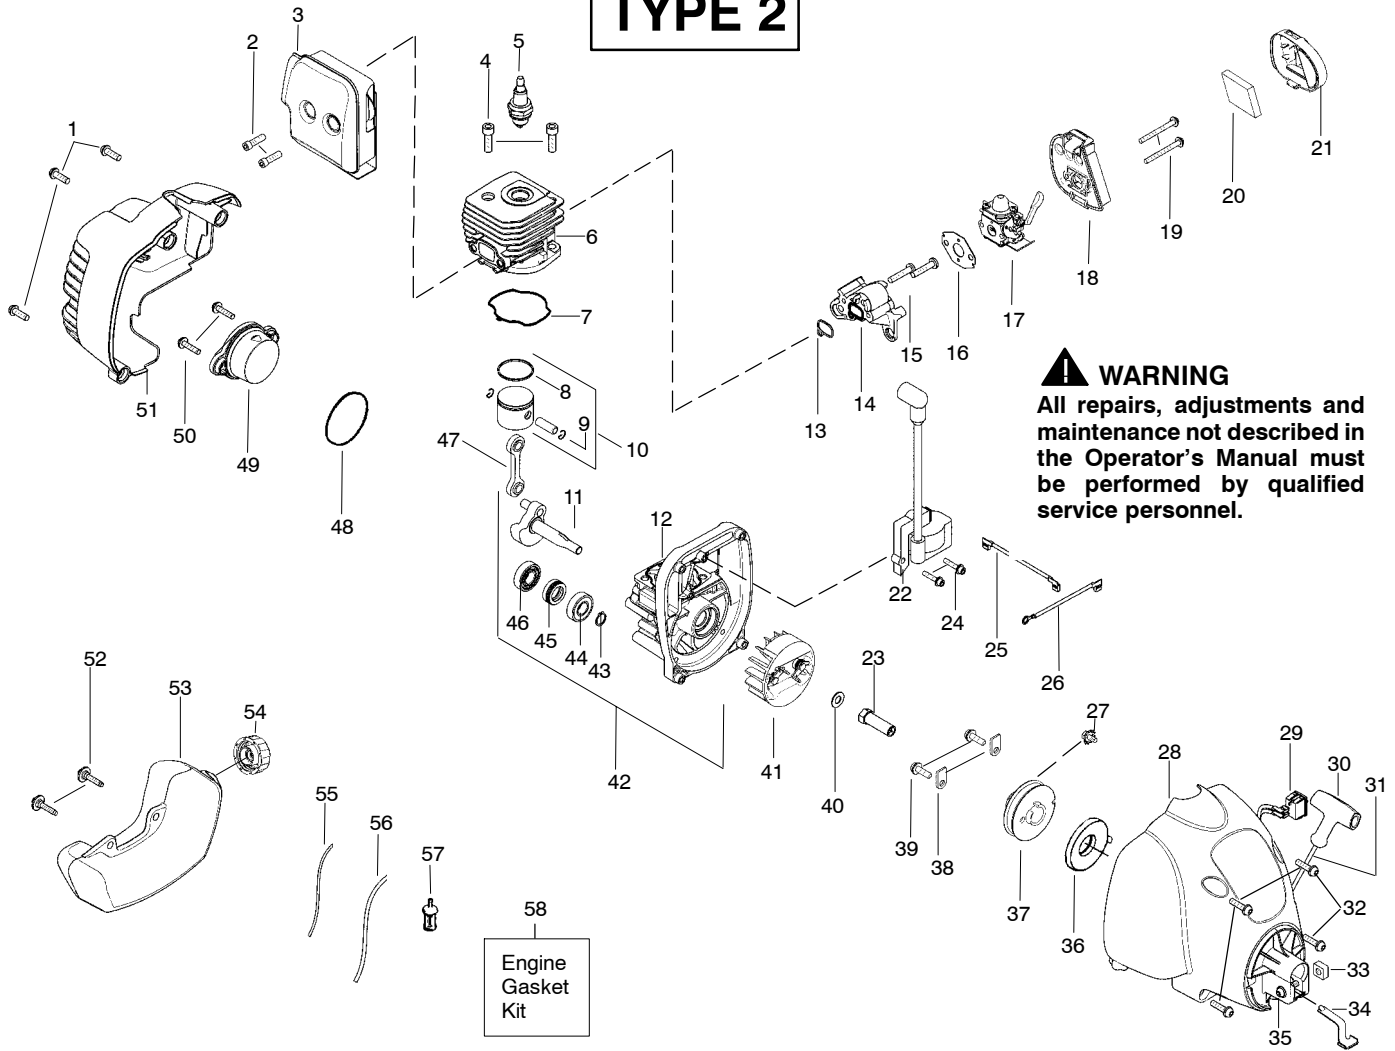

TYPE 2

Engine Gasket Kit

Ref.	Part No.	Description	Ref.	Part No.	Description	Ref.	Part No.	Description
1.	530015880	Screw	21.	530057584	Cover-Air Box	45.	530019264	Seal-C'case
2.	530058982	Bolt-Muffler	22.	545024901	Ignition Module	46.	530032125	Inner Bearing
3.	530057863	Assy-Muffler/Shield (Incl. 2)	23.	530038604	Coupling-Drive	47.	530069945	Assy-Connecting Rod
4.	530015953	Screw-Cylinder	24.	530016357	Screw	48.	530071750	O-Ring-C'case (kit)
5.	952030249	Spark Plug (RCJ 6Y)	25.	530014663	Assy-Leadwire	49.	530057954	Assy-Plug (incl.48)
6.	530012541	Cylinder	26.	530014662	Assy-Ground Wire	50.	530016386	Screw
7.	530071750	Seal-Cylinder (kit)	27.	530016392	Screw	51.	----	Shroud-Rear
8.	530055120	Piston Ring	28.	530058600	Assy.-Fan Hsg		530057580	Green
9.	530015162	Retainer-Piston Pin	29.	530081869	Kit-Switch		545011004	Black
10.	530071357	Kit - Piston (Incl. 8, 9)	30.	530027569	Handle- Starter	52.	530016445	Retainer-Tank
11.	530057829	Assy-Crankshaft	31.	530071767	Kit - Rope	53.	545104102	Assy-Fuel Tank (incl. filter, lines & fuel cap)
12.	530012582	Assy-Crankcase (Incl. 44-46)	32.	530016386	Screw	54.	530014347	Assy-Fuel Cap
13.	530071750	Seal-Cyl/Carb.(kit)	33.	530016124	Nut	55.	530069247	Kit-Fuel Line (Small)
14.	530057547	Adapter-Carb.	34.	530057588	Clip-Spring	56.	530069216	Kit-Fuel Line (Large)
15.	530016441	Screw	35.	530016430	Screw	57.	530095646	Assy-Fuel Pickup
16.	530071750	Gasket-Carb. (kit)	36.	530042085	Spring-Starter	58.	530071750	Kit-Engine Gasket (Incl. 7,13,16,48)
17.	----	Kit-Carb.	37.	530071786	Kit-Pulley-Starter			Not Shown
	530071752	Zama (C1U-W18)	38.	530027523	Retainer-Pulley			
	545081808	Walbro (WT-669)	39.	530015775	Screw			
(Note: Repair kits are not available for this carburetor)			40.	530015828	Washer-Flat			
			41.	545005101	Assy-Flywheel			
			42.	530071768	Assy-C'case & C'shaft (Incl. 11,12,43)			
18.	530057585	Air Box	43.	530015941	Retain. Ring-C'shaft		530057827	Choke Lever - Zama
19.	530016429	Screw	44.	530055728	Outer Bearing		530058662	Choke Lever - Walbro
20.	530057781	Foam-Air Filter					530058709	Bulb-Purge

↙ = NEW PART NUMBER FOR THIS IPL

★ = REFER TO THE SERVICE REFERENCE INDICATED FOR MORE INFORMATION. (LOCATED AT END OF IPL)